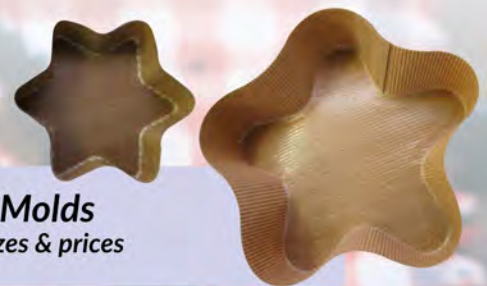

Star Baking Molds

Please request sizes & prices

CELEBRATING

100

1920

YEARS

2020

UNGER

Contact Your Packaging Specialist
or visit our website for more details
www.ungerco.com

12401 Berea Road
Cleveland, Ohio 44111-1607
Phone 1-800-321-1418
Local 1-216-252-1400
Fax 1-216-252-1427
Email info@ungerco.com